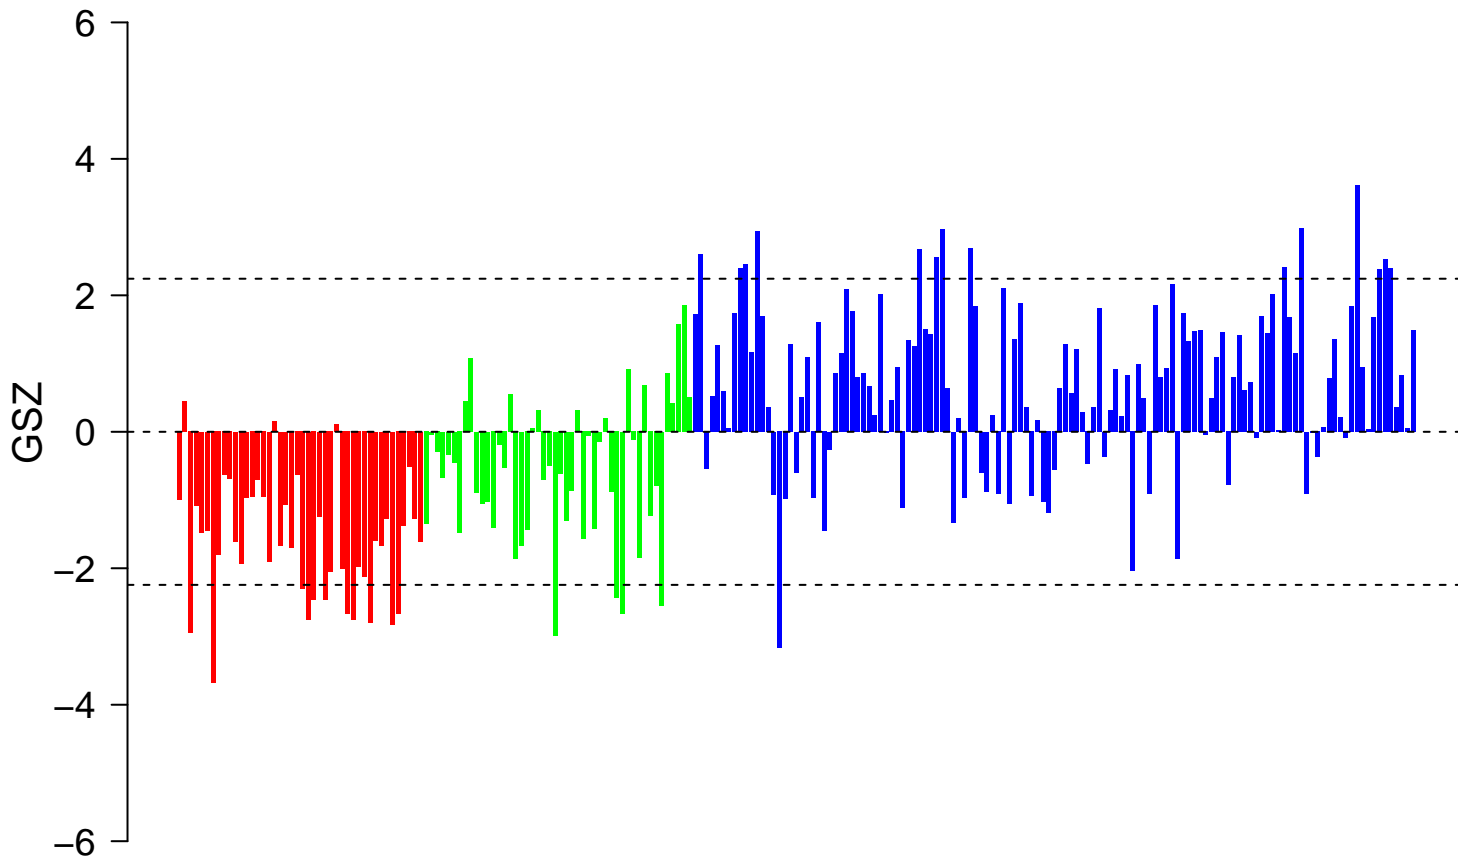

# REACTOME\_IL1\_SIGNALING

# REACTOME\_IL1\_SIGNALING

■ on  
■ -  
□ off